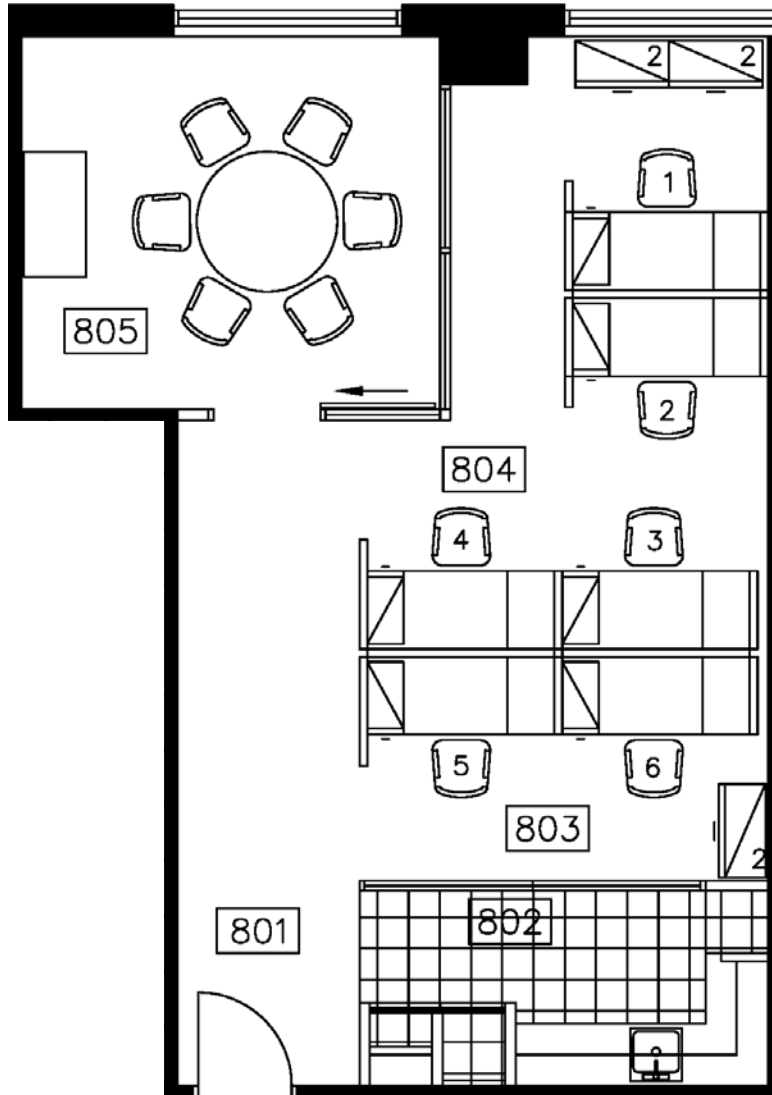

# 201

Suite

# 830

# 806

square feet

Nicely developed office unit located on the 8th floor.

Bright open work station area, meeting room and kitchen. Existing furnishings can be available.

Available April, 2022